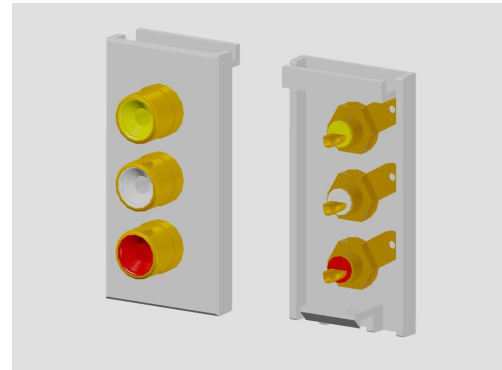

Audio Visual Data Modular Components

Composite Module

RCA Three-Post Solder Connection

Part Number & Description

MP2-3R10-S21

RCA composite connectors in 25 x 50mm module.
 3No x RCA posts, solder connect; video & L/R audio.
 Gold-plated contacts at industry-standard centres.
 Unlabelled module and posts.

MP2-3R11-S21

RCA composite connectors in 25 x 50mm module.
 3No x RCA posts, solder connect; video & L/R audio.
 Gold-plated contacts at industry-standard centres.
 'Composite' module label; video & L/R audio post labels.